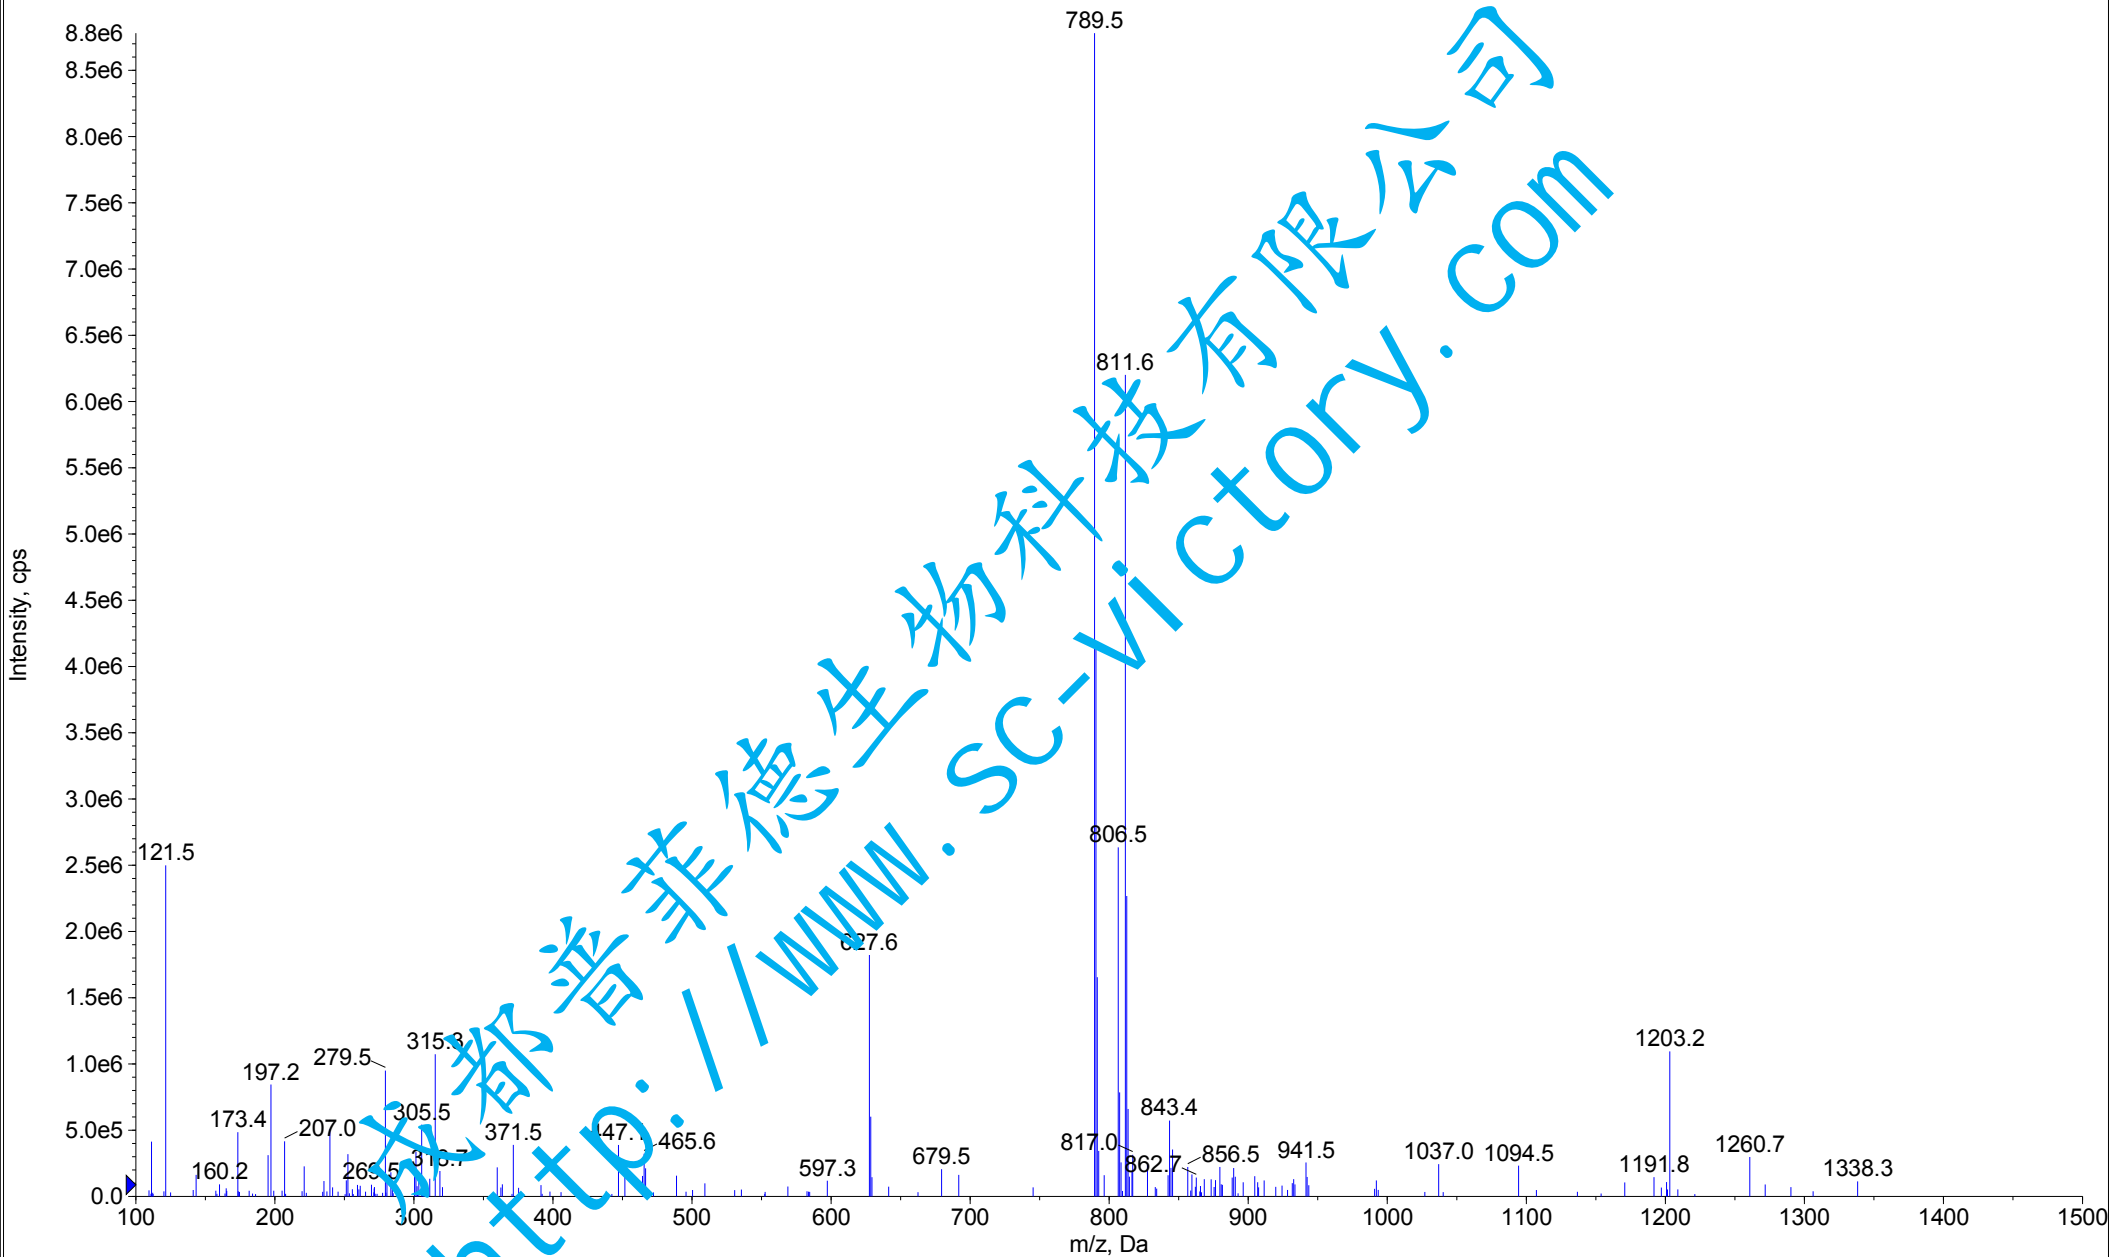

+Q1: 2.239 to 2.540 min from Sample 6 (hupisulongdanshuangtanggan) of DataSET1.wiff (Turbo Spray), subtracted (1.537 to 1.871 min), Cen...

Max. 8.8e6 cps

Collected by: GLP-PC\GLP
Electronic Signature: no
Operator: GLP