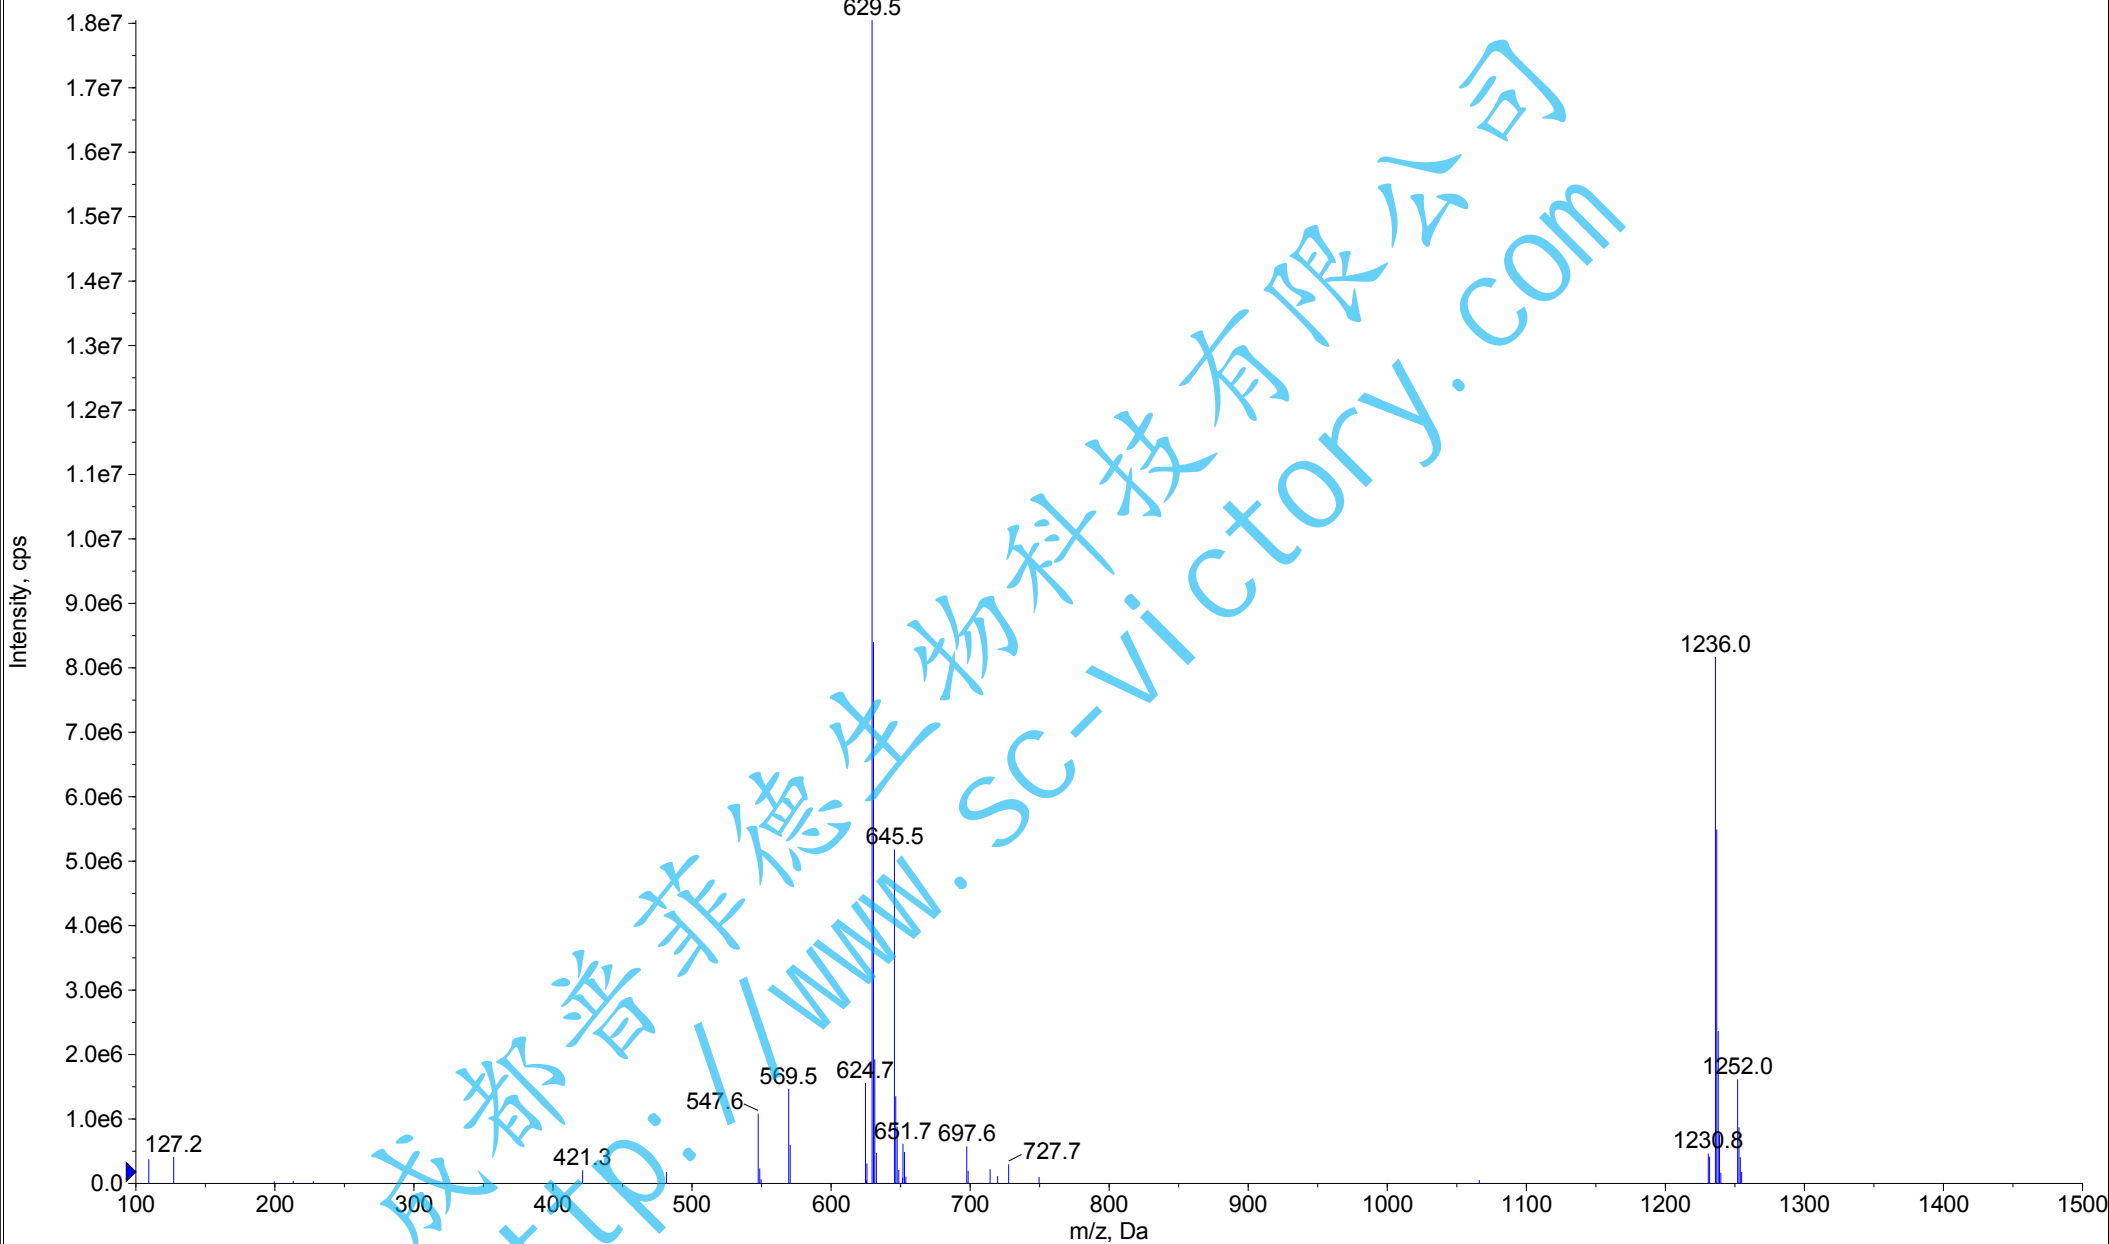

+Q1: 4.344 to 4.645 min from Sample 10 (yadantinghun) of DataSET1.wiff (Turbo Spray), subtracted (3.409 to 3.576 min), Centroided

Max. 1.8e7 cps

Collected by: GLP-PC/GLP  
Electronic Signature: no  
Operator: GLP